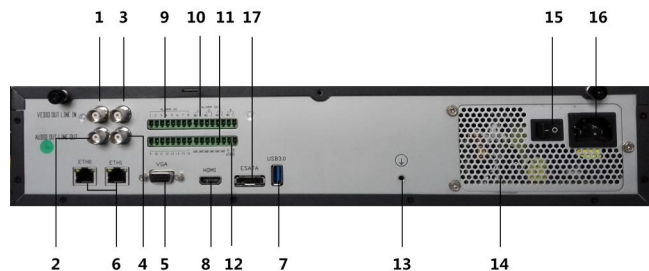

## Panel view

Front panel view

1. Power switch
2. USB ports (2pc)
3. Power indicator lamp
4. Running status indicator lamp
5. HDD indicator lamp
6. Network status indicator lamp
7. Alarm indicator lamp

Rear panel view