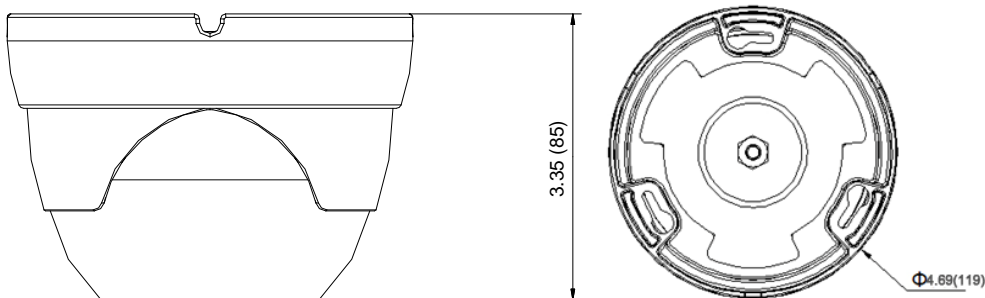

V6812IR-H0265ST-Y0	HD IR IP Minidome Camera, 2MP, 1/2.9" CMOS, Day/night, Smart, H.265/H.264/M-JPEG/SVC, 2.8mm lens, IR illumination distance up to 30m, With audio alarm, Indoor, Surface mount, PoE/12VDC
V6812IR-H0265ST-Y4	HD IR IP Minidome Camera, 2MP, 1/2.9" CMOS, Day/night, Smart, H.265/H.264/M-JPEG/SVC, 2.8mm lens, IR illumination distance up to 30m, With audio alarm, Indoor, Surface mount, 12VDC
V6812IR-H0265SA-Y0	HD IR IP Minidome Camera, 2MP, 1/2.9" CMOS, Day/night, Smart, H.265/H.264/M-JPEG/SVC, 4mm lens, IR illumination distance up to 30m, With audio alarm, Indoor, Surface mount, PoE/12VDC
V6812IR-H0265SA-Y4	HD IR IP Minidome Camera, 2MP, 1/2.9" CMOS, Day/night, Smart, H.265/H.264/M-JPEG/SVC, 4mm lens, IR illumination distance up to 30m, With audio alarm, Indoor, Surface mount, 12VDC
V6812IR-H0265SB-Y0	HD IR IP Minidome Camera, 2MP, 1/2.9" CMOS, Day/night, Smart, H.265/H.264/M-JPEG/SVC, 6mm lens, IR illumination distance up to 30m, With audio alarm, Indoor, Surface mount, PoE/12VDC
V6812IR-H0265SB-Y4	HD IR IP Minidome Camera, 2MP, 1/2.9" CMOS, Day/night, Smart, H.265/H.264/M-JPEG/SVC, 6mm lens, IR illumination distance up to 30m, With audio alarm, Indoor, Surface mount, 12VDC
Accessories	
Power Supply	
N3921-12D-1	AC to DC Power Supply, Plug-In, 230VAC, Output 12VDC, 1.5A
N3922-30P-2	Smart POE Injector, 100VAC-240VAC input, 30W output

DIMENSIONS

(Unit: inch, in the parentheses is mm)